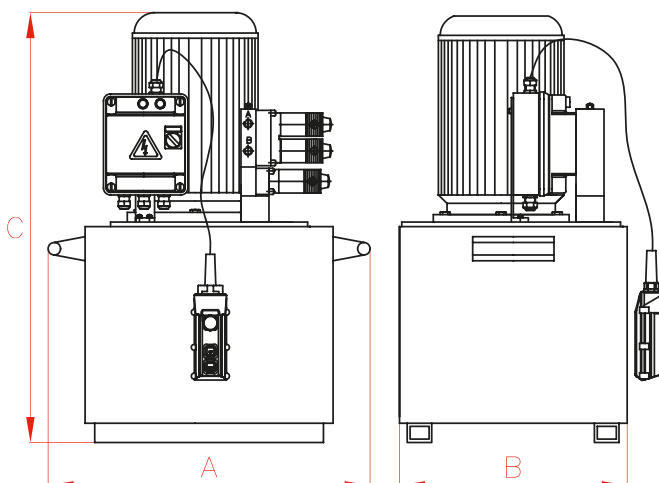

HYDRAULIC ELECTRIC PUMPS (SOLENOID VALVE)

- ✓ Remote pendant controlled solenoid valves with up, down and emergency stop button.
- ✓ Internal safety valve set at 700 bar to prevent overpressure.
- ✓ External adjustable pressure relief valve.
- ✓ For use with single acting or double acting cylinders for heavy lifting or production applications.
- ✓ Supplied with a 3 metre cable with remote pendant.
- ✓ Options: roll bars, heat exchanger, pressure gauge (glycerine or digital), wheel kit, pedal and push button remote motor control.

NOTE: Pressure gauge is not included.

Capacity	A	B	C
l	mm	mm	mm
5	370	230	500
8,5	390	310	525
12,5	410	390	550
25	470	360	670
50	540	415	750
100	830	500	840

PUMP
Accessories

P.96

HYDRAULIC POWERPACKS

Type **HBE**

Capacity **5 - 100 litres**

Max. pressure **700 bar**

HBE PUMPS

50-60 Hz 3 phase								
Tank	Flow at 700 bar	Flow at 50 bar	230 V		380V/415V		Power	Weight
l	l/min	l/min	S/A	D/A	S/A	D/A	kW	kg
5	0,36	4,00	HBE7262	HBE7272	HBE7264	HBE7274	0,75	27
8,5	0,54	5,90	HBE3362	HBE3372	HBE3364	HBE3374	1,10	35
12,5	0,54	5,90	HBE3462	HBE3472	HBE3464	HBE3474	1,10	43
12,5	0,82	8,64	HBE4462	HBE4472	HBE4464	HBE4474	1,10	45
25	1,64	14,00	HBE5562	HBE5572	HBE5564	HBE5574	2,20	83
25	3,28	11,77	HBE6562	HBE6572	HBE6564	HBE6574	5,56	95
50	1,64	14,00	HBE5662	HBE5672	HBE5664	HBE5674	2,20	135
50	3,28	11,77	HBE6662	HBE6672	HBE6664	HBE6674	5,50	165
100	3,28	11,77	HBE6762	HBE6772	HBE6764	HBE6774	5,50	245