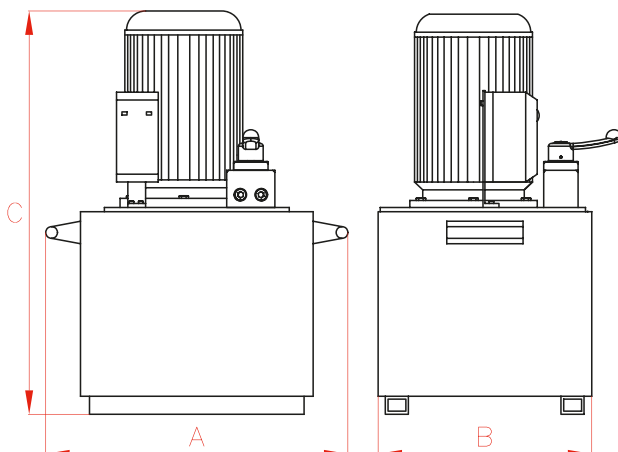

HYDRAULIC ELECTRIC PUMPS (MANUAL VALVE)

- ✓ Manual directional control valves.
- ✓ Also available HBE model, remote pendant controlled solenoid valves.
- ✓ The manual control valve is easily converted from double acting to single acting operation.
- ✓ Internal safety valve set at 700 bar to prevent overpressure.
- ✓ External adjustable pressure relief valve.
- ✓ For use with single acting or double acting cylinders for heavy lifting or production applications.
- ✓ Options: roll bars, heat exchanger, pressure gauge (glycerine or digital), wheel kit, pedal and push button remote motor control.

NOTE: Pressure gauge is not included.

Capacity	A	B	C
l	mm	mm	mm
5	330	230	500
8,5	350	250	525
12,5	370	290	550
25	470	360	670
50	540	415	750
100	830	500	840

PUMP
Accessories

P.96

HYDRAULIC POWERPACKS

Type **HBM**

Capacity **5 - 100 litres**

Max. pressure **700 bar**

HBM PUMPS

50-60 Hz 3 phase								
Tank	Flow at 700 bar	Flow at 50 bar	230 V		380V/415V		Power	Weight
l	l/min	l/min	S/A	D/A	S/A	D/A	kW	kg
5	0,36	4,00	HBM7222	HBM7242	HBM7224	HBM7244	0,75	21
8,5	0,54	5,90	HBM3322	HBM3342	HBM3324	HBM3344	1,10	30
12,5	0,54	5,90	HBM3422	HBM3442	HBM3424	HBM3444	1,10	38
12,5	0,82	8,64	HBM4422	HBM4442	HBM4424	HBM4444	1,10	40
25	1,64	14,00	HBM5522	HBM5542	HBM5524	HBM5544	2,20	78
25	3,28	11,77	HBM6522	HBM6542	HBM6524	HBM6544	5,50	90
50	1,64	14,00	HBM5622	HBM5642	HBM5624	HBM5644	2,20	130
50	3,28	11,77	HBM6622	HBM6642	HBM6624	HBM6644	5,50	160
100	3,28	11,77	HBM6722	HBM6742	HBM6724	HBM6744	5,50	240